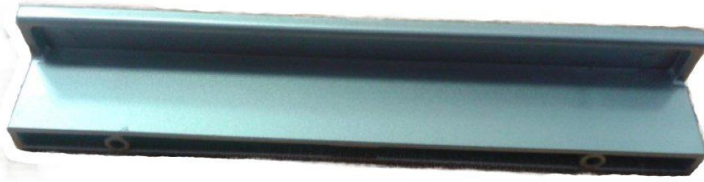

Lamella cover

FMB 300

- 40/8 SPH

- red

PACKING: by pcs.

To order

Knob "L"

009.18

- 24x20x140mm, 96mm c/c

- ABS plastic, silver

PACKING: by pcs.