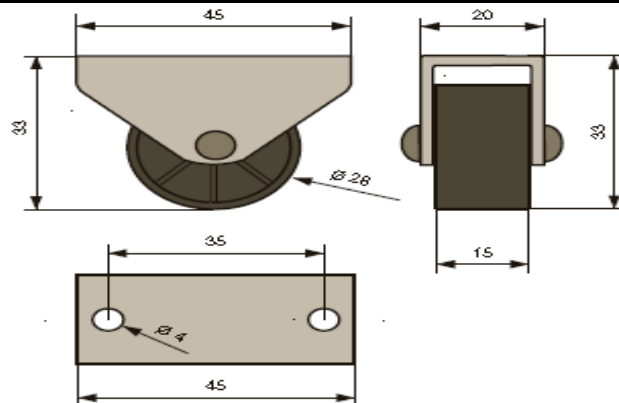

casters - according to availability

FMB 803