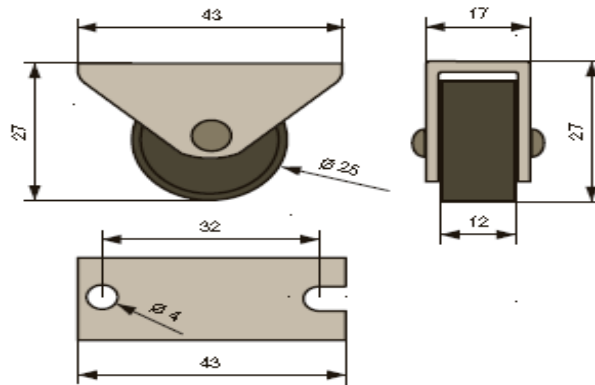

casters - according to availability

FMB 801