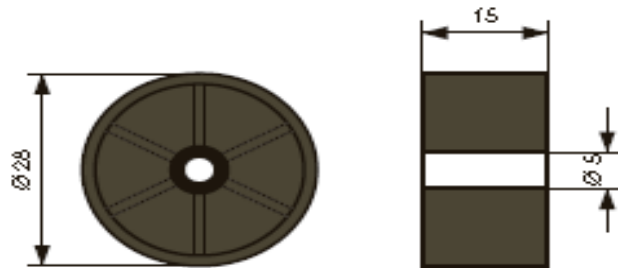

	<p>TTW50 Ø50mm</p> <p>Furniture caster - without brake</p> <ul style="list-style-type: none"> - price of caster including stem and plastic insert (see picture) - black - ideal for kneeling etc. <p>PACKAGING: by pcs. In Stock</p>
	<p>Furniture caster 40mm, with stem and plastic insert</p> <p>TTW 40 S38x38-BO Ø40 (black, without brake)</p> <p>TTWB 40 S38x38-BO Ø40 (black with brake)</p> <p>TTW 40 S38x38-GR Ø40 (grey, without brake)</p> <p>TTWB 40 S38x38-GR Ø40 (grey with brake)</p> <p>TTW 40 S38x38-W Ø40 (white, without brake)</p> <p>TTWB 40 S38x38-W Ø40 (white with brake)</p> <p>- stem 8mm</p> <p>PACKAGING: by pcs. In Stock</p>
	<p>Furniture caster 40mm, with plate</p> <p>TTW 40 P38x38-BO Ø40 (black, without brake)</p> <p>TTWB 40 P38x38-BO Ø40 (black with brake)</p> <p>- black, plate 38x38mm</p> <p>PACKAGING: by pcs. To order</p>
	<p>30mm caster incl. stem and plastic insert</p> <p style="text-align: right;">sale</p> <p style="text-align: right;">TW30x3 Ø30mm</p> <p>with stem and plastic insert</p> <ul style="list-style-type: none"> - SET: 30mm caster, stem + plastic insert - high quality 30mm caster - Load capacity up to 10kg/piece - minimum order of 3 sets <p>-INSERT: bottom diameter 30mm, at thread 11mm</p> <p>PACKAGING: by pcs. In Stock</p>

casters - according to availability

FMB 800

FMB 801

FMB 802

FMB 803

FMB 804

FMB 805

FMB 806