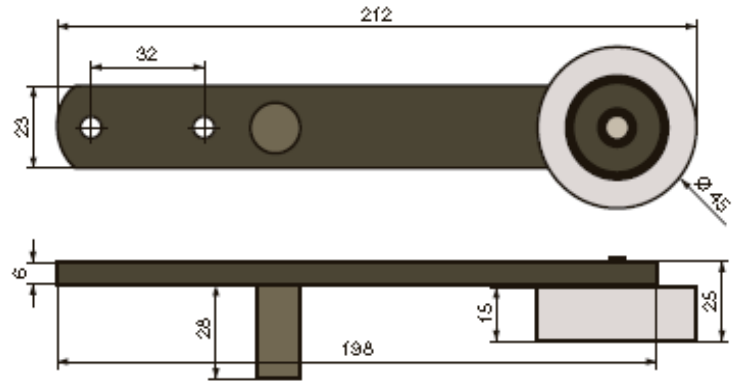

FMB 831

FMB 832

caster 26mm - white

In stock

FMB 833

caster 26mm - black

In stock