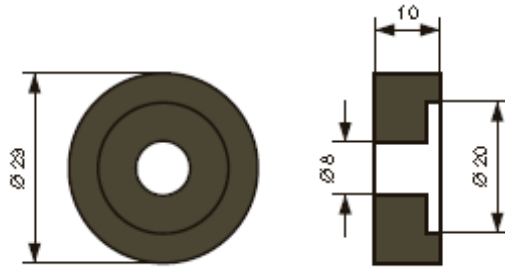

	<p>TTW50 Ø50mm</p> <p>Furniture caster - without brake</p> <ul style="list-style-type: none"> - price of caster including stem and plastic insert (see picture) - black - ideal for kneeling etc. <p>PACKAGING: by pcs. In Stock</p>
	<p>Furniture caster 40mm, with stem and plastic insert</p> <p>TTW 40 S38x38-BO Ø40 (black, without brake)</p> <p>TTWB 40 S38x38-BO Ø40 (black with brake)</p> <p>TTW 40 S38x38-GR Ø40 (grey, without brake)</p> <p>TTWB 40 S38x38-GR Ø40 (grey with brake)</p> <p>TTW 40 S38x38-W Ø40 (white, without brake)</p> <p>TTWB 40 S38x38-W Ø40 (white with brake)</p> <p>- stem 8mm</p> <p>PACKAGING: by pcs. In Stock</p>
	<p>Furniture caster 40mm, with plate</p> <p>TTW 40 P38x38-BO Ø40 (black, without brake)</p> <p>TTWB 40 P38x38-BO Ø40 (black with brake)</p> <p>- black, plate 38x38mm</p> <p>PACKAGING: by pcs. To order</p>
	<p>30mm caster incl. stem and plastic insert</p> <p style="text-align: right;">sale</p> <p style="text-align: right;">TW30x3 Ø30mm</p> <p>with stem and plastic insert</p> <ul style="list-style-type: none"> - SET: 30mm caster, stem + plastic insert - high quality 30mm caster - Load capacity up to 10kg/piece - minimum order of 3 sets <p>-INSERT: bottom diameter 30mm, at thread 11mm</p> <p>PACKAGING: by pcs. In Stock</p>

casters - according to availability

FMB 800

FMB 801

FMB 802

FMB 803

FMB 804

FMB 805

FMB 806