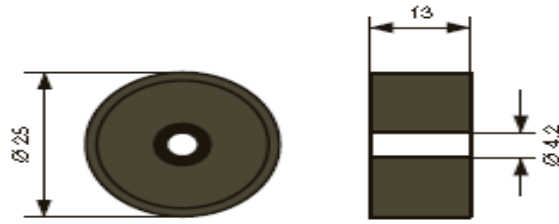

casters - according to availability

FMB 800