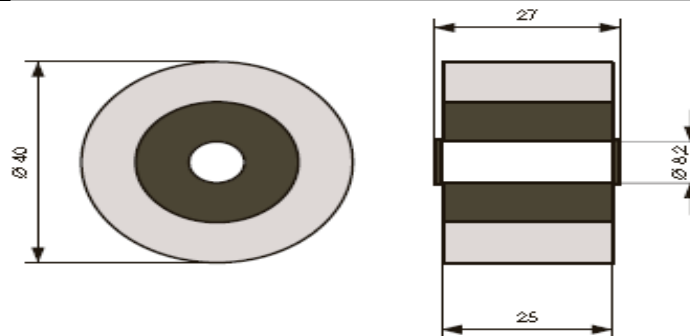

OFFER: Casters and accessories
..Furniture casters, stems, plates ..

Selected products

Image	Product	Dimension (mm)
	<p>Furniture caster 75mm, with plate 38x38mm</p> <p>NUTW-75P-BO NUTWB-75P-BO</p> <p>- massive, high quality caster - total height 86mm, load per 1 caster 50kg - plate 38x38mm</p> <p>PACKAGING: by pcs.</p>	<p>Dimension (mm)</p> <p>Ø75 (black, without brake) Ø75 (black; with brake)</p> <p>In stock</p>
	<p>Furniture caster 75mm, with plate 50x50mm</p> <p>SECN-75 SECN-75B</p> <p>- plate 50x50mm - Load per 1 caster: 60kg - width of the caster: 47mm - total height incl. plate: 100mm</p> <p>PACKAGING: by pcs.</p>	<p>Dimension (mm)</p> <p>Ø75 (grey; without brake) Ø75 (grey; with brake)</p> <p>In stock</p>
	<p>Furniture caster 75mm, with plate 60x60mm</p> <p>TA75UZ85 TAB75UZ85</p> <p>- design casterl with plate 60x60mm - total height 87mm - use of high quality plastics (PU, PA6) - capacity 60kg</p> <p>PACKAGING: by pcs.</p>	<p>Dimension (mm)</p> <p>Ø75mm (white; without brake) Ø75mm (white; with brake)</p> <p>In stock</p>

FMB 807

FMB 808

FMB 809**FMB 810****FMB 811****FMB 812****FMB 813**

FMB 814

FMB 815

FMB 816

FMB 817

FMB 818